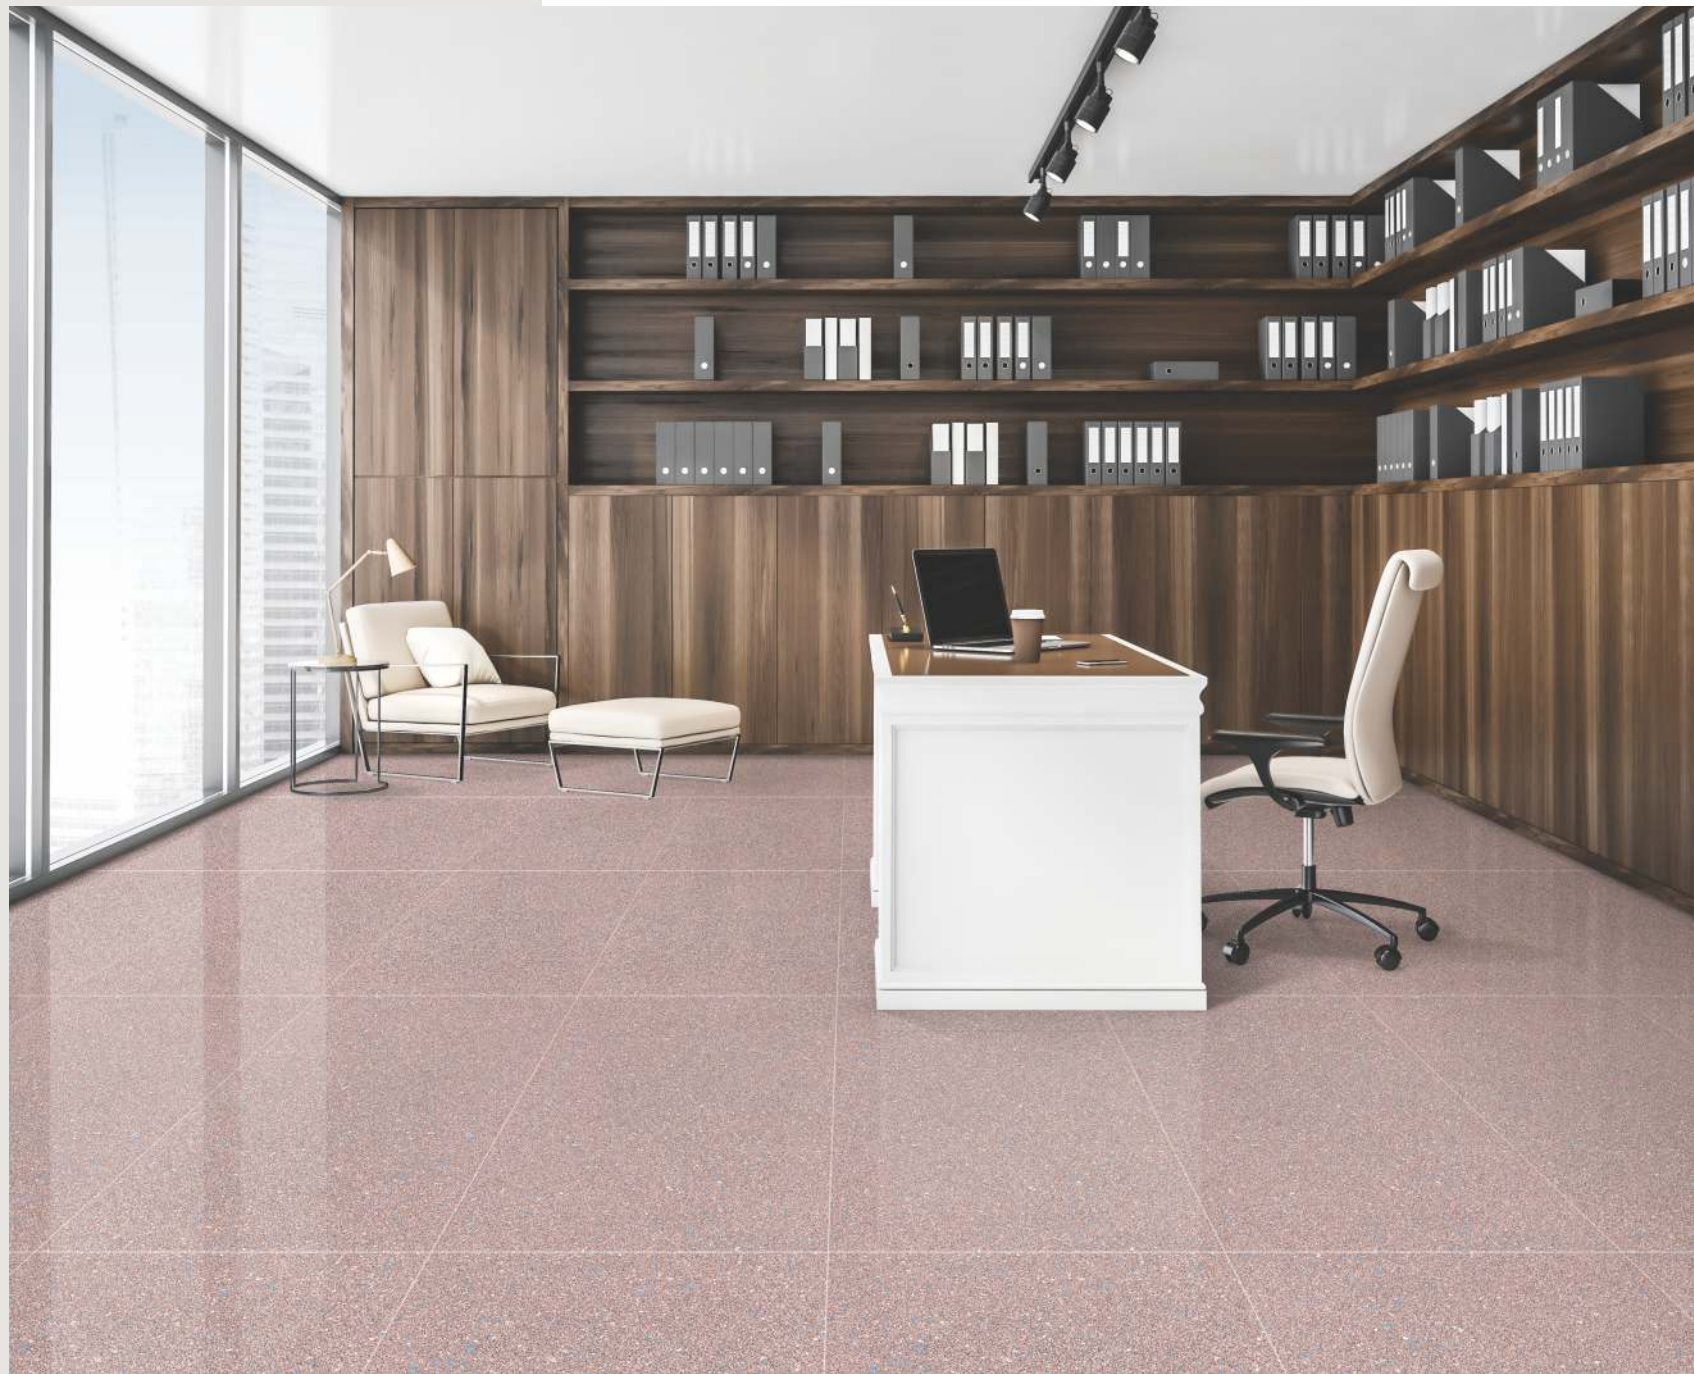

TERRAZZO SERIES

600x1200mm
FULLBODY

C H E R R Y